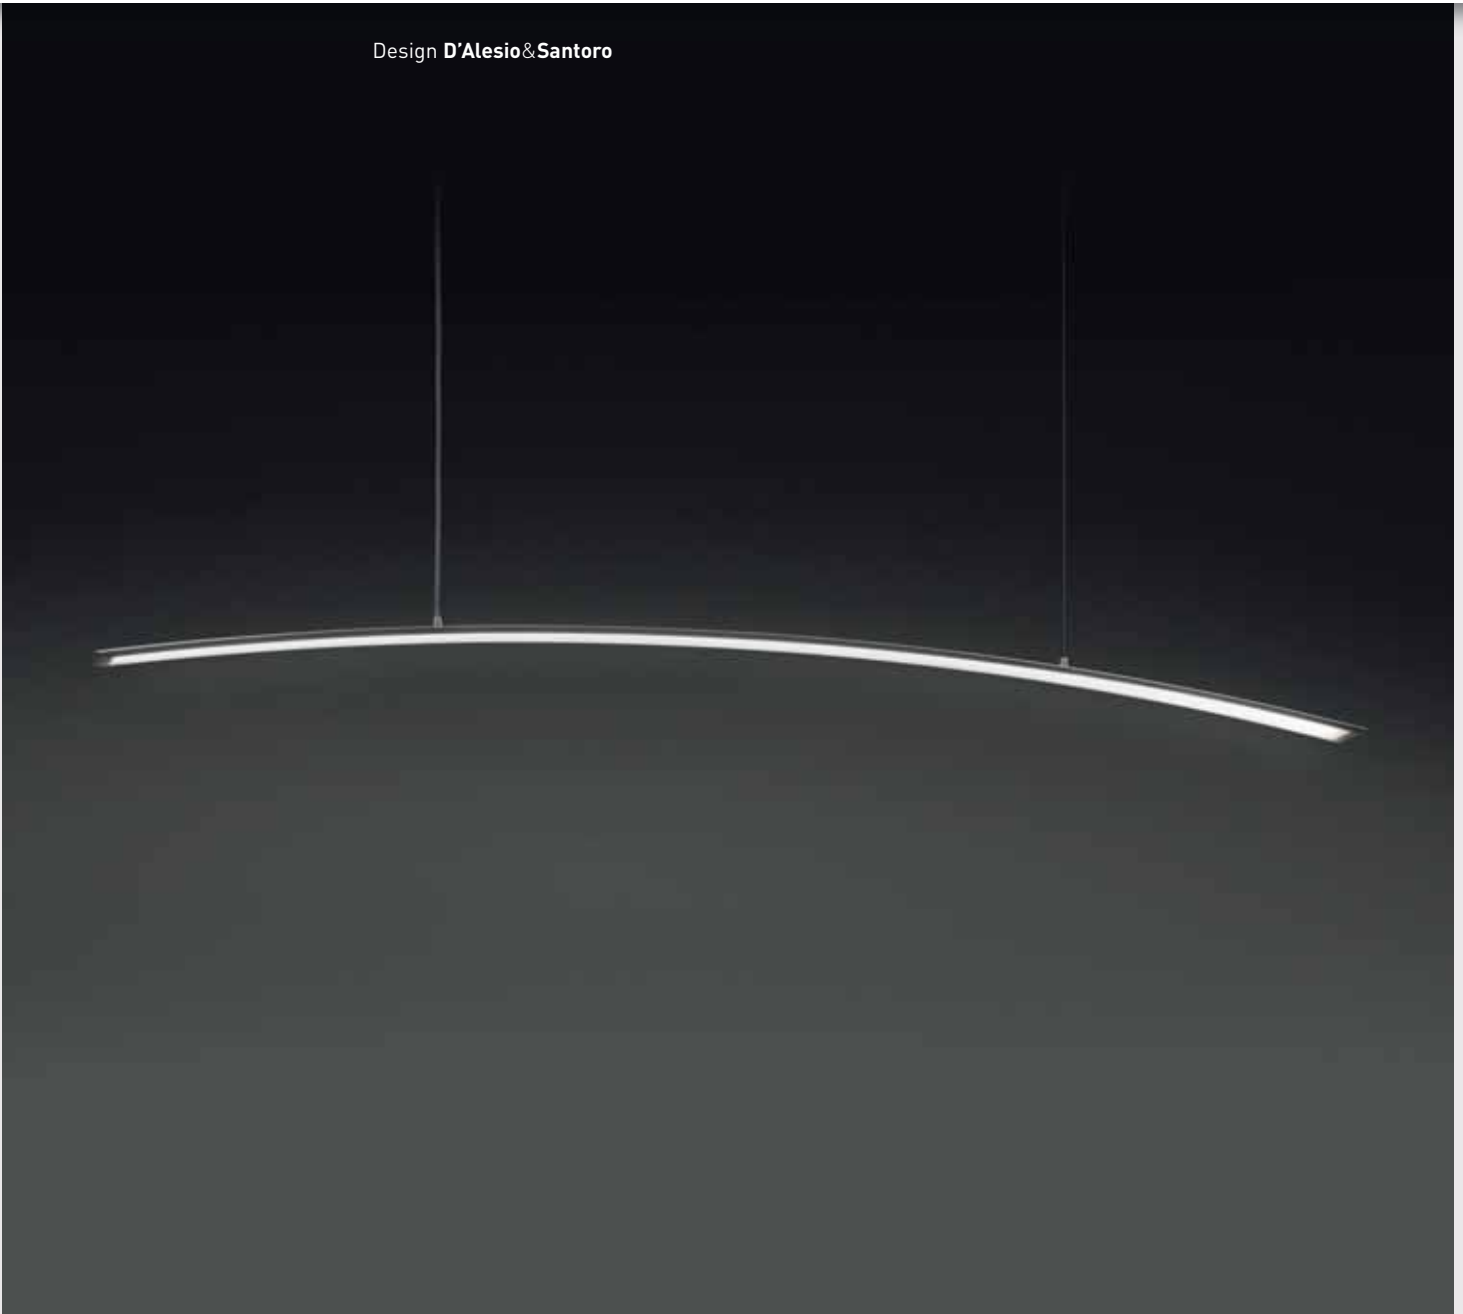

Design **D'Alesio&Santoro**

Understatement and minimalism translate into linear light. **Spectra.** An indisputably elegant pendant that encompasses evolved technologies in a minimal design.

Its arched shape becomes even more invisible when it is suspended in the setting, radiating its powerful, comfortable light provided by its high efficiency 600 LEDs.

Reggiani - Light+Building 2010
Frankfurt

Code: 0.25000.00

Pendant with extruded aluminium structure only 13 mm thick, slightly curved and hanging from steel cables (3000 mm). Prismatic safety shield with special optical films that can focus the light beam from over **600** high efficiency **LEDs, 45W** 3000lm (75lm/W), with colour temperature of 3900 K (bin selected), CRI >85. Constant current driver housed in the ceiling.

IP 40

Standard finish: 28 metallised grey