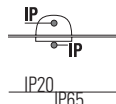

www.reggiani.net/code no.

Low Voltage. Fixed recessed Comfort luminaires, for low voltage halogen lamps with dichroic reflector.

3759

TRANSFORMER
not included

W
50 QR-CB GU 5.3

KG
0.19