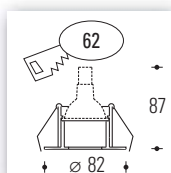

www.reggiani.net/code no.

Low Voltage. Fixed recessed Comfort luminaires, for low voltage halogen lamps with dichroic reflector.

3759

TRANSFORMER
not included

W
50 QR-CB GU 5.3