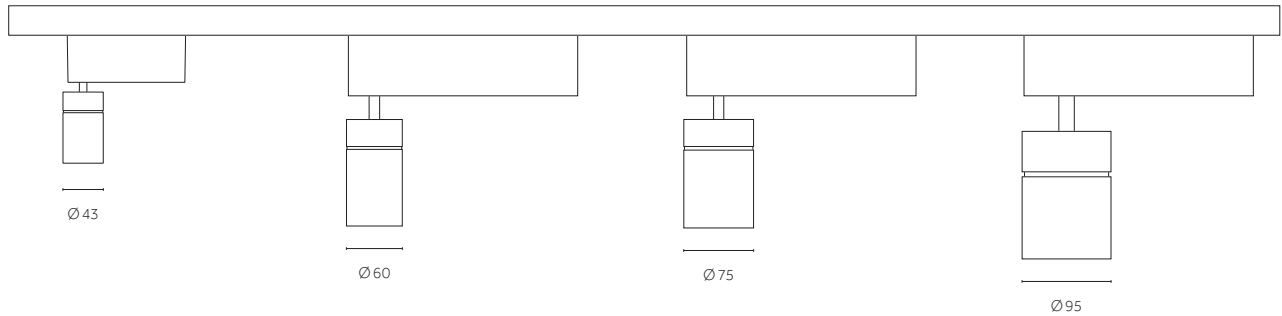

Yori Evo

Ø43
4W, 9W
Lumen: 480-850
Lumen delivered up to 645 lm
Efficacy up to 83 lm/w

Ø60
9W, 12W, 17W
Lumen: 1305-2320
Lumen delivered up to 1880 lm
Efficacy up to 100 lm/w

Ø75
9W, 12W, 17W, 24W
Lumen: 1260-3485
Lumen delivered up to 2825 lm
Efficacy up to 110 lm/w

Ø95
12W, 17W, 24W, 33W
Lumen: 1485-4350
Lumen delivered up to 3610 lm
Efficacy up to 110 lm/w

K: 2700, 3000, 4000; CRI: > 80, > 90, > 95
Warm dimming version available: 2000K-3000K; CRI>95
Phosphor LED Module available: 2700K, 3000K, 4000K; CRI > 95; SDCM < 2
Control: On/Off, Dimm 1-10V, Dali, Bluetooth