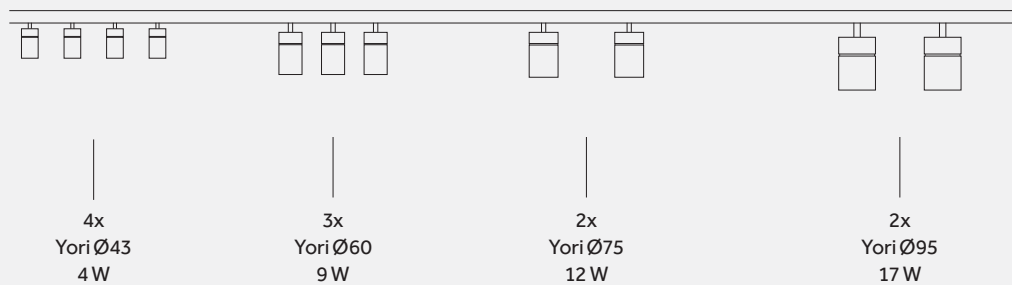

Single

Standard
3-circuit
Track

Cluster (Patent pending)

Standard
3-circuit
Track

Range:

	Ø43	Ø60	Ø75	Ø95
	4W, 9W	9W, 12W, 17W	9W, 12W, 17W	12W, 17W
	4W, 9W	9W	9W, 12W	12W
	4W, 9W	9W		

Examples of cluster configurations: