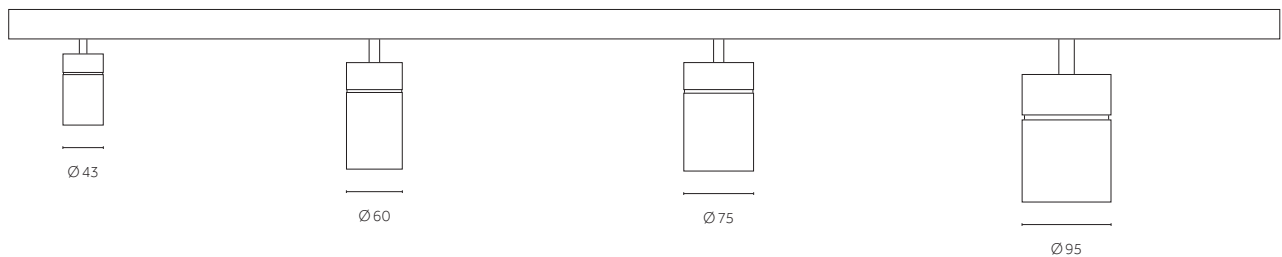

Yori Evo Ghostrack

Ø43
4W, 9W
Lumen: 480-850
Lumen delivered up to 645 lm
Efficacy up to 83 lm/w

Ø60
9W, 12W, 17W
Lumen: 1150-2320
Lumen delivered up to 1880 lm
Efficacy up to 100 lm/w

Ø75
9W, 12W, 17W, 24W
Lumen: 1260-3485
Lumen delivered up to 2825 lm
Efficacy up to 110 lm/w

Ø95
12W, 17W, 24W, 33W
Lumen: 1485-4350
Lumen delivered up to 3610 lm
Efficacy up to 110 lm/w

K: 2700, 3000, 4000; CRI: > 80, > 90, > 95
Warm dimming version available: 2000K-3000K; CRI>95
Phosphor LED Module available: 2700K, 3000K, 4000K; CRI > 95; SDCM < 2
Control: On/Off, Dali, Bluetooth (available from November 2017)