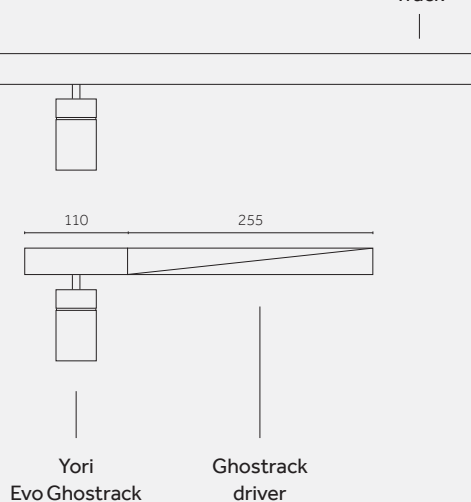

YoriEvo

EN Yori Evo Ghosttrack lets you create unique lighting schemes and configurations. Thanks to its brand new patented technology it features an invisible adapter and driver for single or cluster installations on a standard 3-circuit track. The series includes new optics that allow outstanding light output, beam angles and intensity peaks. The range now offers a wider choice of accessories for flexibility and 10 brand new finishes to make your scheme unique.

IT

Yori Evo Ghosttrack offre la possibilità di creare configurazioni e layout illuminotecnici straordinari. Grazie ad una innovativa tecnologia brevettata, è dotato di adattatore e driver invisibili per un'installazione singola o in cluster su binari standard a 3 accensioni. Le nuove ottiche garantiscono un eccellente rendimento, diverse aperture del fascio e un'intensità ottimale. Molto più ampia la scelta degli accessori disponibili che rende la gamma estremamente versatile; inoltre le 10 nuovissime finiture renderanno unici i vostri progetti illuminotecnici.

Single

Standard
3-circuit
Track