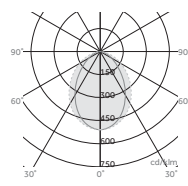

Opal U-shape
Direct / indirect light

Opal
Transmittance T up to 84%

Ribbed
Efficacy up to 100 lm/w

Prismatic
Transmittance T up to 80%

Anti-glare louver
UGR < 19

EN

Streamlined track-mounted Yori Linear for perfect integration with Yori projector