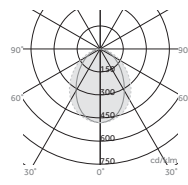

Opal U-shape
Direct / indirect light

Opal
Transmittance T up to 84%

Ribbed
Efficacy up to 100 lm/w

Prismatic
Transmittance T up to 80%

Anti-glare louver
UGR < 19

EN

Streamlined track-mounted Yori Linear for perfect integration with Yori projector