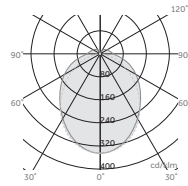

Opal U-shape
Direct / indirect light

Opal
Transmittance T up to 84%

Ribbed
Efficacy up to 100 lm/w

Prismatic
Transmittance T up to 80%

Anti-glare louver
UGR < 19

EN

Streamlined track-mounted Yori Linear for perfect integration with Yori projector