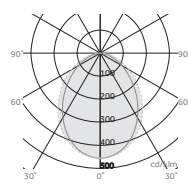

Opal U-shape
Direct / indirect light

Opal
Transmittance T up to 84%

Ribbed
Efficacy up to 100 lm/w

Prismatic
Transmittance T up to 80%

Anti-glare louver
UGR < 19

EN

Streamlined track-mounted Yori Linear for perfect integration with Yori projector