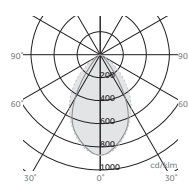

Opal U-shape
Direct / indirect light

Opal
Transmittance T up to 84%

Ribbed
Efficacy up to 100 lm/w

Prismatic
Transmittance T up to 80%

Anti-glare louver
UGR < 19

EN

Streamlined track-mounted Yori Linear for perfect integration with Yori projector