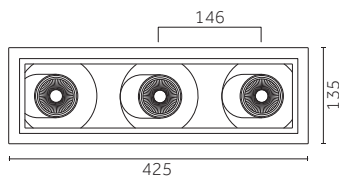

X3

3x 9W, 12W, 17W
Lumen: 3x 1305-2320
Lumen delivered up to 3x 1880lm
Efficacy up to 100 lm/w
K: 2700, 3000, 4000; CRI: > 80, > 90, > 95
Warm dimming version available: 2000K-3000K; CRI>95
Phosphor LED Module available: 2700K, 3000K, 4000K; CRI > 95; SDCM < 2
Control: On/Off, Phase-cut, Dimm 1-10V, Dali, Bluetooth

- See page 12 for Continuous installation parts and accessories. / Per i componenti e accessori di installazione Continuous, vedi pagina 12.
- For more information and photometric data visit reggiani.net. / Per maggiori informazioni e i dati fotometrici visitare reggiani.net.