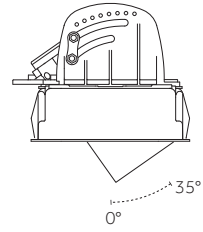

Vertical axis