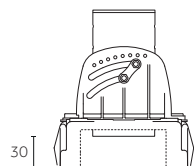

# Adjustability

Horizontal axis

Vertical axis

Unit

# Projector position

Recessed

Flush

Drop

EN

The mechanical adjustment system allows maximum tilt (35°) of the spot in recessed, flush and drop position for versatile and discreet use, and excellent performances.