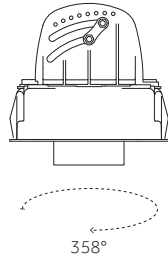

Adjustability

Horizontal axis