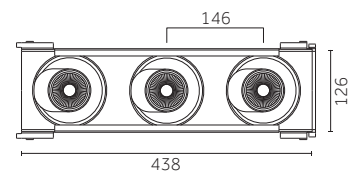

X3

3x 9W, 12W, 17W
Lumen: 3x 1305-2320
Lumen delivered up to 3x 1880lm
Efficacy up to 100 lm/w
K: 2700, 3000, 4000; CRI: > 80, > 90, > 95
Warm dimming version available: 2000K-3000K; CRI>95
Phosphor LED Module available: 2700K, 3000K, 4000K; CRI > 95; SDCM < 2
Control: On/Off, Phase-cut, Dimm 1-10V, Dali, Bluetooth

- See page 12 for Continuous installation parts and accessories. / Per i componenti e accessori di installazione Continuous, vedi pagina 12.
- For more information and photometric data visit reggiani.net. / Per maggiori informazioni e i dati fotometrici visitare reggiani.net.