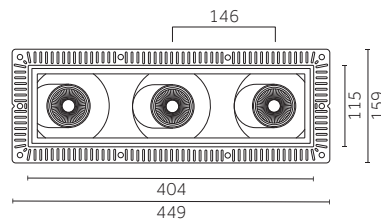

X3

3x 9W, 12W, 17W
Lumen: 3x 1305-2320
Lumen delivered up to 3x 1880lm
Efficacy up to 100 lm/w
K: 2700, 3000, 4000; CRI: > 80, > 90, > 95
Warm dimming version available: 2000K-3000K; CRI>95
Phosphor LED Module available: 2700K, 3000K, 4000K; CRI > 95; SDCM < 2
Control: On/Off, Phase-cut, Dimm 1-10V, Dali, Bluetooth

- See page 12 for Continuous installation parts and accessories. / Per i componenti e accessori di installazione Continuous, vedi pagina 12.
- For more information and photometric data visit reggiani.net. / Per maggiori informazioni e i dati fotometrici visitare reggiani.net.