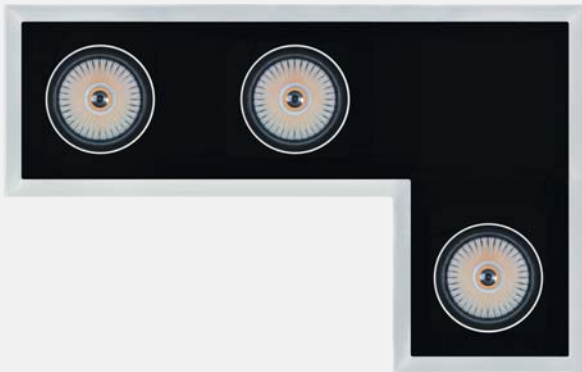

# Unit

EN Unit offers flexibility for different lighting schemes in retail spaces. Trim or trimless, single, double, triple or continuous. Our recessed spotlight can be recessed, flush or drop, with 35° of adjustability, with unique mechanical features making it minimal and discreet in the ceiling. The new optics reach unbelievable performance in terms of light output and tight beam angles for precise aiming. The wide range of accessories add even more choice and flexibility.