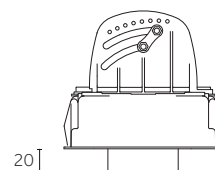

# Adjustability

Horizontal axis

Vertical axis

Unit

# Projector position

Recessed

Flush

Drop

EN

The mechanical adjustment system allows maximum tilt (35°) of the spot in recessed, flush and drop position for versatile and discreet use, and excellent performances.