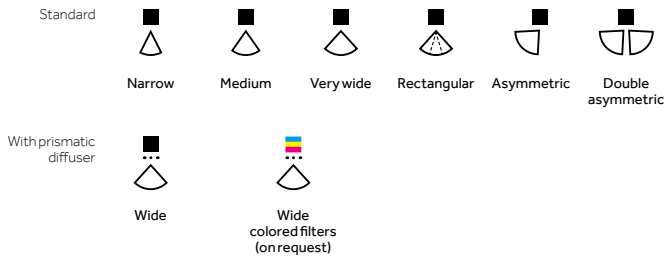

Cells

Design by: Speirs + Major

Bringing quality light to urban contexts with a brand new modular solution inspired by nature.

Reggiani

Configuration:

Optics:

Mounting options:

Connector (accessory) to be ordered separately.

Connected modules

Technical features:

W:18, K:3000, 4000, Lumen:2150-2300, CRI >80, SDCM <3.
3h emergency version available.
Control: On/Off, 0-10V Dimming, Phase-cut.
IP: wet location IP66, IK:10.

More information on "News catalogue 2016" or www.reggianiusa.com