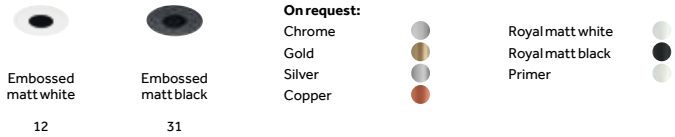

Mood Adjustable

Combining style and substance, our architectural recessed downlights allow adjustments and optics within the ceiling plane and are ideal for illuminating high-end interiors.

Finishes:

Trim shapes:

Product sizes:

Adjustability:

Optics:

Accessories:

Optical Accessories:

Technical features:

W: 3.5 - 34; **K:** 2700, 3000, 3500, 4000; **Lumen:** 315 - 4150; **CRI:** >80, >90; **SDCM** <3.
Phosphor LED Module available (CRI >95; SDCM <2).
Warm Dimming version available (2000K-3000K; CRI >95).
Control: On/Off, 0-10V Dimming, Phase-cut.
IP: dry location IP20 (damp location IP44 with accessory).