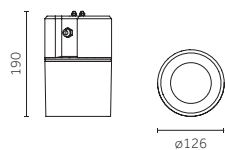

Medium

Code example:
0 . PB83 B . HQ 26

Accessories: p.979
Finishes: p.970
Photometric data:
www.reggiani.net

12 W COB LED Lumen delivered up to 1800lm / Lumen maintenance: L80 B10=50,000h

Driver	Version	Optics	LED	K	CRI	lm	SDCM	Finishes
<u>0</u> On-Off	<u>PB83</u>	<u>B</u> 12° Narrow	<u>HQ</u>	3000	>90	1615	<3	<u>26</u>
<u>D</u> DALI		<u>D</u> 22° Medium narrow	<u>WW</u>	3000	>80	1935	<3	<u>27</u>
		<u>E</u> 32° Medium wide	<u>NN</u>	4000	>80	2030	<3	<u>28</u>
		<u>H</u> 42° Wide	LED nominal lumen					
		<u>M</u> 56° Very wide						

17 W COB LED Lumen delivered up to 2340lm / Lumen maintenance: L80 B10=50,000h

Driver	Version	Optics	LED	K	CRI	lm	SDCM	Finishes
<u>0</u> On-Off	<u>PB84</u>	<u>B</u> 12° Narrow	<u>HQ</u>	3000	>90	2410	<3	<u>26</u>
<u>D</u> DALI		<u>D</u> 22° Medium narrow	<u>WW</u>	3000	>80	2755	<3	<u>27</u>
		<u>E</u> 32° Medium wide	<u>NN</u>	4000	>80	3025	<3	<u>28</u>
		<u>H</u> 42° Wide	LED nominal lumen					
		<u>M</u> 56° Very wide						

25 W COB LED Lumen delivered up to 3060lm / Lumen maintenance: L80 B10=50,000h

Driver	Version	Optics	LED	K	CRI	lm	SDCM	Finishes
<u>0</u> On-Off	<u>PB86</u>	<u>B</u> 12° Narrow	<u>HQ</u>	3000	>90	3360	<3	<u>26</u>
<u>D</u> DALI		<u>D</u> 22° Medium narrow	<u>WW</u>	3000	>80	3865	<3	<u>27</u>
		<u>E</u> 32° Medium wide	<u>NN</u>	4000	>80	4250	<3	<u>28</u>
		<u>H</u> 42° Wide	LED nominal lumen					
		<u>M</u> 56° Very wide						

32 W COB LED Lumen delivered up to 3890lm / Lumen maintenance: L80 B10=50,000h

Driver	Version	Optics	LED	K	CRI	lm	SDCM	Finishes
<u>0</u> On-Off	<u>PB87</u>	<u>B</u> 16° Narrow	<u>HQ</u>	3000	>90	4350	<3	<u>26</u>
<u>D</u> DALI		<u>D</u> 25° Medium narrow	<u>WW</u>	3000	>80	4990	<3	<u>27</u>
		<u>E</u> 35° Medium wide	<u>NN</u>	4000	>80	5400	<3	<u>28</u>
		<u>H</u> 43° Wide	LED nominal lumen					
		<u>M</u> 61° Very wide						

38 W COB LED Lumen delivered up to 4300lm / Lumen maintenance: L80 B10=50,000h

Driver	Version	Optics	LED	K	CRI	lm	SDCM	Finishes
<u>0</u> On-Off	<u>PB88</u>	<u>B</u> 16° Narrow	<u>HQ</u>	3000	>90	4900	<3	<u>26</u>
		<u>D</u> 25° Medium narrow	<u>WW</u>	3000	>80	5665	<3	<u>27</u>
		<u>E</u> 35° Medium wide	<u>NN</u>	4000	>80	5970	<3	<u>28</u>
		<u>H</u> 43° Wide	LED nominal lumen					
		<u>M</u> 61° Very wide