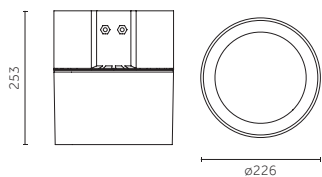

Maxi

Code example:
0 . **QB8T** **B** . **HQ** **26**

Accessories: p.981
Finishes: p.970
Photometric data:
www.reggiani.net

4x12W COBLED Lumen delivered up to 4x1800lm / Lumen maintenance: L80 B10=50,000h

Driver	Version	Optics	LED	K	CRI	lm	SDCM	Finishes
0 On-Off	QB8T	B 21° Narrow	HQ	3000	>90	6460	<3	26
		D 25° Medium	WW	3000	>80	7740	<3	27
		E 34° Medium wide	NN	4000	>80	8120	<3	28
		H 45° Wide	LED nominal lumen					
		M 71° Very wide