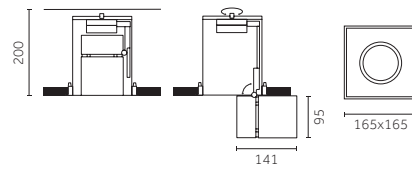

Collerette apparente/
Conaro visibile