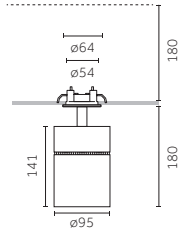

Ø 95 mm | Precision

Code example:

X . MM33 B . HC 12

Accessories: p.530

Finishes: p.380

Drivers: p.532-535

Photometric data:

www.reggiani.net

12 W COB LED		Lumen delivered up to 1690lm / Lumen maintenance: L80 B10=50,000h						
Driver	Version	Optics	LED	K	CRI	lm	SDCM	Finishes
X Notincluded	MM33 Precision	B 12° Narrow	HC	3000	>98	1323	<2	12
		E 24° Medium	HW	2700	>90	1491	<2	31
		K - Without optics	HQ	3000	>90	1533	<2	
			WW	3000	>80	1859	<3	
			NN	4000	>80	1920	<3	

LED nominal lumen

17 W COB LED		Lumen delivered up to 1510lm / Lumen maintenance: L80 B10=50,000h						
Driver	Version	Optics	LED	K	CRI	lm	SDCM	Finishes
X Notincluded	QM34 Precision	A 7° Very narrow	HC	3000	>98	1700	<2	12
			HW	2700	>90	1870	<2	31
			HQ	3000	>90	1920	<2	
			WW	3000	>80	2320	<3	
			NN	4000	>80	2400	<3	

LED nominal lumen

17 W COB LED		Lumen delivered up to 2350lm / Lumen maintenance: L80 B10=50,000h						
Driver	Version	Optics	LED	K	CRI	lm	SDCM	Finishes
X Notincluded	MM34 Precision	B 12° Narrow	HC	3000	>98	1834	<2	12
		E 24° Medium	HW	2700	>90	2067	<2	31
		K - Without optics	HQ	3000	>90	2122	<2	
			WW	3000	>80	2582	<3	
			NN	4000	>80	2665	<3	

LED nominal lumen

24 W COB LED		Lumen delivered up to 3170lm / Lumen maintenance: L80 B10=50,000h						
Driver	Version	Optics	LED	K	CRI	lm	SDCM	Finishes
X Notincluded	MM36 Precision	B 12° Narrow	HC	3000	>98	2476	<2	12
		E 24° Medium	HW	2700	>90	2792	<2	31
		K - Without optics	HQ	3000	>90	2860	<2	
			WW	3000	>80	3487	<3	
			NN	4000	>80	3602	<3	

LED nominal lumen

33 W COB LED		Lumen delivered up to 4080lm / Lumen maintenance: L80 B10=50,000h						
Driver	Version	Optics	LED	K	CRI	lm	SDCM	Finishes
X Notincluded	MM38 Precision	B 12° Narrow	HC	3000	>98	3142	<2	12
		E 24° Medium	HW	2700	>90	3635	<2	31
		K - Without optics	HQ	3000	>90	3735	<2	
			WW	3000	>80	4510	<3	
			NN	4000	>80	4695	<3	

LED nominal lumen

37 W COB LED		Lumen delivered up to 4480lm / Lumen maintenance: L80 B10=50,000h						
Driver	Version	Optics	LED	K	CRI	lm	SDCM	Finishes
X Notincluded	MM39 Precision	B 12° Narrow	HC	3000	>98	3473	<2	12
		E 18° Medium	HW	2700	>90	3940	<2	31
		K - Without optics	HQ	3000	>90	4000	<2	
			WW	3000	>80	4880	<3	
			NN	4000	>80	5090	<3	

LED nominal lumen

33 W Warm Dimming COB LED		Lumen delivered up to 1520lm / Lumen maintenance: L70 B50=50,000h						
Driver	Version	Optics	LED	K	CRI	lm	SDCM	Finishes
X Notincluded	MM38 Precision	B 25° Medium	DT	1700-3000	>95	100-3100	<4	12
								31

LED nominal lumen