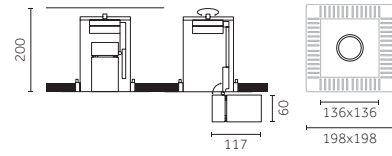

Collettere invisibile/
Conaro invisibile