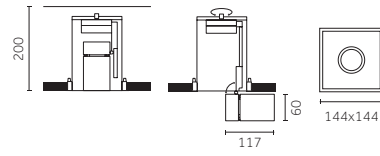

Collettere apparente/
Conaro visibile