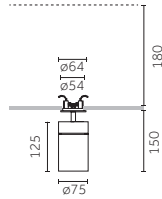

# Ø 75 mm | Performance

Code example:

X . LM43 B . HC 12

Accessories: p.527  
 Finishes: p.380  
 Drivers: p.532-535  
 Photometric data:  
 www.reggiani.net