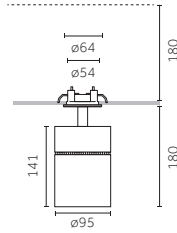

Ø 95 mm | Performance

Code example:

X . MM43 B . HC 12

Accessories: p.531
Finishes: p.380
Drivers: p.532-535
Photometric data:
www.reggiani.net

12 W COBLED Lumen delivered up to 1800 lm / Lumen maintenance: L80 B10=50,000h

Driver	Version	Optics	LED	K	CRI	lm	SDCM	Finishes
X Not included	MM43 Performance	B 10° Narrow	HC	3000	>98	1323	<2	12
		E 20° Medium	HW	2700	>90	1491	<2	31
		H 31° Wide	HQ	3000	>90	1533	<2	
		K - Without optics	WW	3000	>80	1859	<3	
			NN	4000	>80	1920	<3	

LED nominal lumen

17 W COBLED Lumen delivered up to 2500 lm / Lumen maintenance: L80 B10=50,000h

Driver	Version	Optics	LED	K	CRI	lm	SDCM	Finishes
X Not included	MM44 Performance	B 10° Narrow	HC	3000	>98	1834	<2	12
		E 20° Medium	HW	2700	>90	2067	<2	31
		H 31° Wide	HQ	3000	>90	2122	<2	
		K - Without optics	WW	3000	>80	2582	<3	
			NN	4000	>80	2665	<3	

LED nominal lumen

24 W COBLED Lumen delivered up to 3300 lm / Lumen maintenance: L80 B10=50,000h

Driver	Version	Optics	LED	K	CRI	lm	SDCM	Finishes
X Not included	MM46 Performance	B 10° Narrow	HC	3000	>98	2476	<2	12
		E 20° Medium	HW	2700	>90	2792	<2	31
		H 31° Wide	HQ	3000	>90	2860	<2	
		K - Without optics	WW	3000	>80	3487	<3	
			NN	4000	>80	3602	<3	

LED nominal lumen

33 W COBLED Lumen delivered up to 4300 lm / Lumen maintenance: L80 B10=50,000h

Driver	Version	Optics	LED	K	CRI	lm	SDCM	Finishes
X Not included	MM48 Performance	B 10° Narrow	HC	3000	>98	3142	<2	12
		E 20° Medium	HW	2700	>90	3635	<2	31
		H 31° Wide	HQ	3000	>90	3735	<2	
		K - Without optics	WW	3000	>80	4510	<3	
			NN	4000	>80	4695	<3	

LED nominal lumen

37 W COBLED Lumen delivered up to 4530 lm / Lumen maintenance: L80 B10=50,000h

Driver	Version	Optics	LED	K	CRI	lm	SDCM	Finishes
X Not included	MM49 Performance	B 10° Narrow	HC	3000	>98	3473	<2	12
		E 20° Medium	HW	2700	>90	3940	<2	31
		H 31° Wide	HQ	3000	>90	4000	<2	
		K - Without optics	WW	3000	>80	4880	<3	
			NN	4000	>80	5090	<3	

LED nominal lumen