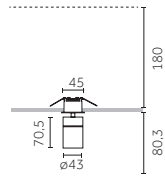

Ø 43 mm | Performance