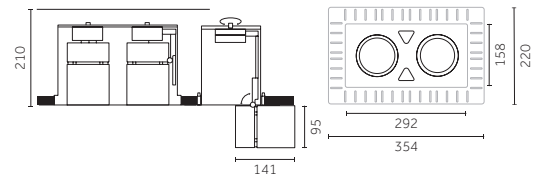

# Ø 95 mm | Performance

Collettere apparente/  
Conaro visibile

Collettere apparente/  
Conaro visibile

Code example:

X . **QM63** . **B** . **HC** . **12**

Accessories: p.511  
Finishes: p.380  
Drivers: p.512-513  
Photometric data:  
www.reggiani.net