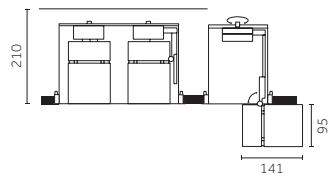

Collettere apparente/
Conaro visibile