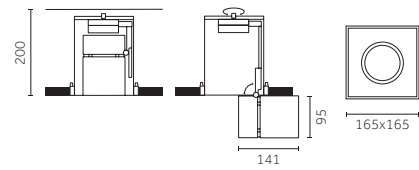

# Ø 95 mm | Performance

Collerette apparente/  
Conaro visibile

Collerette apparente/  
Conaro visibile

Code example:

X . **LM63** . B . **HC** . **12**

Accessories: p.503  
Finishes: p.380  
Drivers: p.512-513  
Photometric data:  
www.reggiani.net