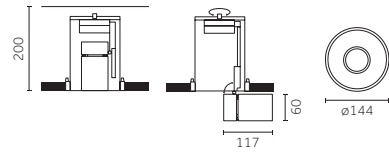

Collettere apparente/
Conaro visibile