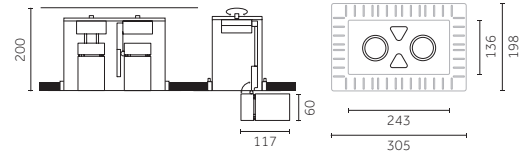

# Ø 60 mm | Performance

Collettere apparente/  
Conaro visibile

Collettere apparente/  
Conaro visibile

Code example:

X . **NM62** . B . **HC** . **12**

Accessories: p.507  
 Finishes: p.380  
 Drivers: p.512-513  
 Photometric data:  
 www.reggiani.net