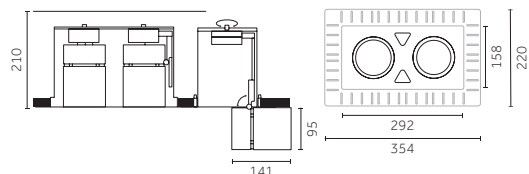

Collerette apparente/
Con aro visibile

Code example:
X . QM53 B . HC 12

Accessories: p.510
Finishes: p.380
Drivers: p.512-513
Photometric data:
www.reggiani.net

12 W COB LED Lumen delivered up to 2x 1690 lm / Lumen maintenance: L80 B10=50,000h

Driver	Version	Optics	LED	K	CRI	lm	SDCM	Finishes
X Not included	QM53 Visible trim	B 12° Narrow	HC	3000	>98	2x1323	<2	12
	RM53 Trimless	E 24° Medium	HW	2700	>90	2x1491	<2	31
		K - Without optics	HQ	3000	>90	2x1533	<2	
			WW	3000	>80	2x1859	<3	
			NN	4000	>80	2x1920	<3	

LED nominal lumen

17 W COB LED Lumen delivered up to 2x 1510 lm / Lumen maintenance: L80 B10=50,000h

Driver	Version	Optics	LED	K	CRI	lm	SDCM	Finishes
X Not included	3M54 Visible trim	A 7° Very narrow	HC	3000	>98	2x1700	<2	12
	4M54 Trimless		HW	2700	>90	2x1870	<2	31
			HQ	3000	>90	2x1920	<2	
			WW	3000	>80	2x2320	<3	
			NN	4000	>80	2x2400	<3	

LED nominal lumen

17 W COB LED Lumen delivered up to 2x 2350 lm / Lumen maintenance: L80 B10=50,000h

Driver	Version	Optics	LED	K	CRI	lm	SDCM	Finishes
X Not included	QM54 Visible trim	B 12° Narrow	HC	3000	>98	2x1834	<2	12
	RM54 Trimless	E 24° Medium	HW	2700	>90	2x2067	<2	31
		K - Without optics	HQ	3000	>90	2x2122	<2	
			WW	3000	>80	2x2582	<3	
			NN	4000	>80	2x2665	<3	

LED nominal lumen

24 W COB LED Lumen delivered up to 2x 3170 lm / Lumen maintenance: L80 B10=50,000h

Driver	Version	Optics	LED	K	CRI	lm	SDCM	Finishes
X Not included	QM56 Visible trim	B 12° Narrow	HC	3000	>98	2x2476	<2	12
	RM56 Trimless	E 24° Medium	HW	2700	>90	2x2792	<2	31
		K - Without optics	HQ	3000	>90	2x2860	<2	
			WW	3000	>80	2x3487	<3	
			NN	4000	>80	2x3602	<3	

LED nominal lumen

33 W COB LED Lumen delivered up to 2x 4080 lm / Lumen maintenance: L80 B10=50,000h

Driver	Version	Optics	LED	K	CRI	lm	SDCM	Finishes
X Not included	QM58 Visible trim	B 12° Narrow	HC	3000	>98	3142	<2	12
	RM58 Trimless	E 24° Medium	HW	2700	>90	3635	<2	31
		K - Without optics	HQ	3000	>90	3735	<2	
			WW	3000	>80	4510	<3	
			NN	4000	>80	4695	<3	

LED nominal lumen

33 W Warm Dimming COB LED Lumen delivered up to 1520 lm / Lumen maintenance: L70 B50=50,000h

Driver	Version	Optics	LED	K	CRI	lm	SDCM	Finishes
X Not included	QM58 Visible trim	B 27° Medium	DT	1700-3000	>95	2x100-3100	<4	12
	RM58 Trimless							31

LED nominal lumen