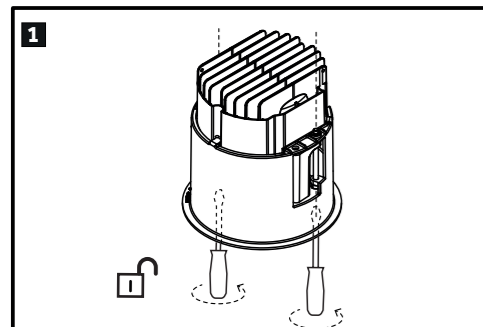

TRIM INSTALLATION
(Mood Pro Adjustable, Fixed, Wall Washer)

ADJUSTMENT

TRIMLESS INSTALLATION
(Mood Pro Adjustable, Fixed, Wall Washer)