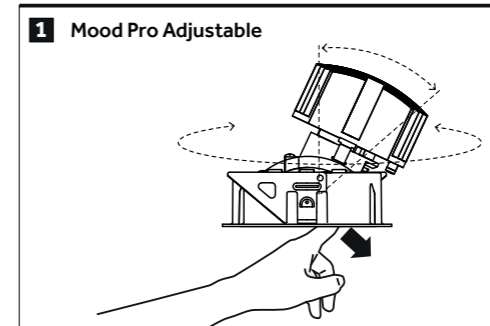

TRIM INSTALLATION
(Mood Pro Adjustable, Fixed, Wall Washer)

ADJUSTMENT

TRIMLESS INSTALLATION
(Mood Pro Adjustable, Fixed, Wall Washer)