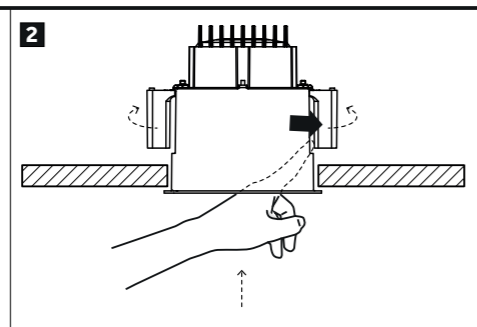

TRIM INSTALLATION
(Mood Pro Adjustable, Fixed, Wall Washer)

ADJUSTMENT

TRIMLESS INSTALLATION
(Mood Pro Adjustable, Fixed, Wall Washer)