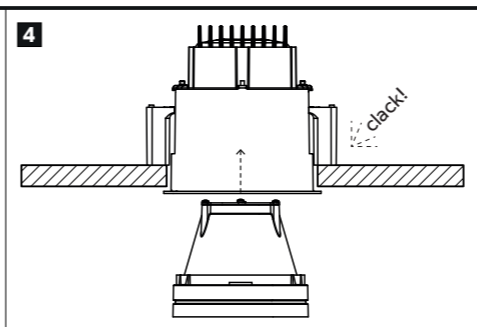

TRIM INSTALLATION
(Mood Pro Adjustable, Fixed, Wall Washer)

ADJUSTMENT

TRIMLESS INSTALLATION
(Mood Pro Adjustable, Fixed, Wall Washer)