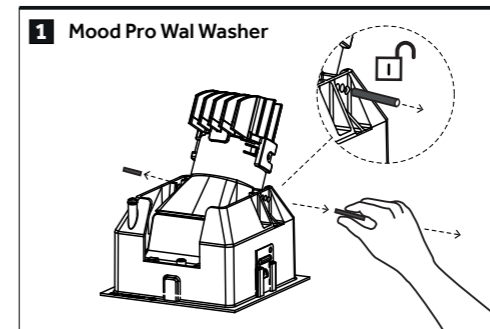

TRIM INSTALLATION
(Mood Pro Adjustable, Fixed, Wall Washer)

ADJUSTMENT

TRIMLESS INSTALLATION
(Mood Pro Adjustable, Fixed, Wall Washer)