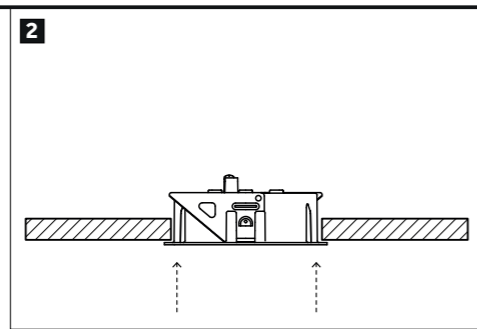

TRIM INSTALLATION
(Mood Pro Adjustable, Fixed, Wall Washer)

ADJUSTMENT

TRIMLESS INSTALLATION
(Mood Pro Adjustable, Fixed, Wall Washer)