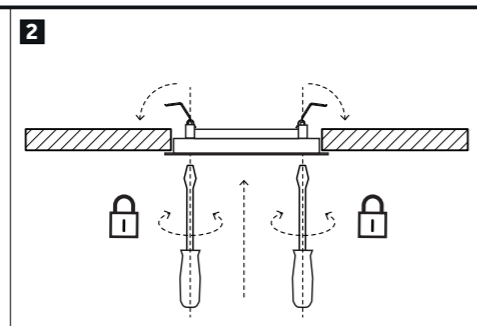

TRIM INSTALLATION
(Mood Pro Adjustable, Fixed, Wall Washer)

ADJUSTMENT

TRIMLESS INSTALLATION
(Mood Pro Adjustable, Fixed, Wall Washer)