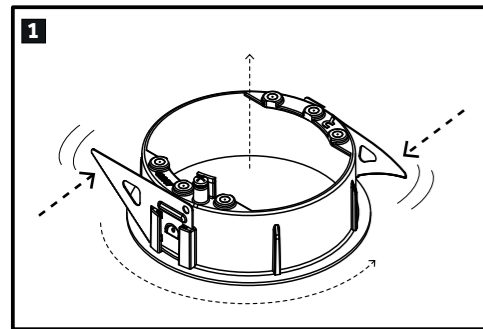

TRIM INSTALLATION
(Mood Pro Adjustable, Fixed, Wall Washer)

ADJUSTMENT

TRIMLESS INSTALLATION
(Mood Pro Adjustable, Fixed, Wall Washer)