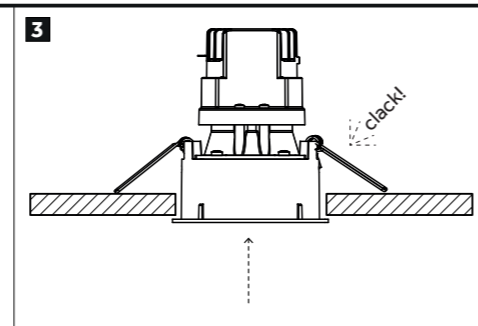

TRIM INSTALLATION
(Mood Pro Adjustable, Fixed, Wall Washer)

ADJUSTMENT

TRIMLESS INSTALLATION
(Mood Pro Adjustable, Fixed, Wall Washer)