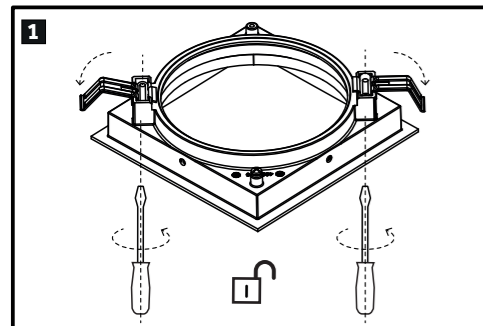

TRIM INSTALLATION
(Mood Pro Adjustable, Fixed, Wall Washer)

ADJUSTMENT

TRIMLESS INSTALLATION
(Mood Pro Adjustable, Fixed, Wall Washer)