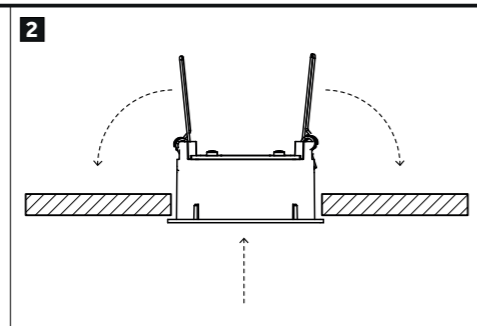

TRIM INSTALLATION
(Mood Pro Adjustable, Fixed, Wall Washer)

ADJUSTMENT

TRIMLESS INSTALLATION
(Mood Pro Adjustable, Fixed, Wall Washer)