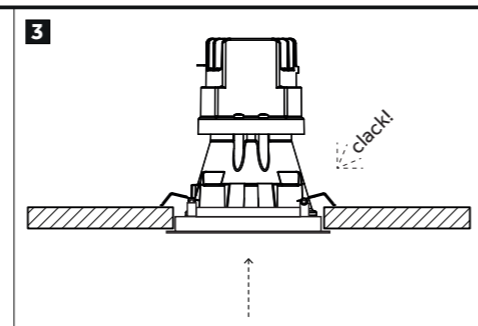

TRIM INSTALLATION
(Mood Pro Adjustable, Fixed, Wall Washer)

ADJUSTMENT

TRIMLESS INSTALLATION
(Mood Pro Adjustable, Fixed, Wall Washer)