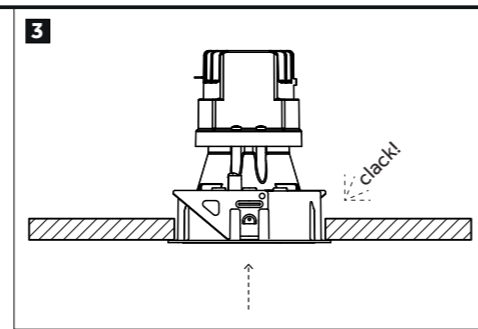

TRIM INSTALLATION
(Mood Pro Adjustable, Fixed, Wall Washer)

ADJUSTMENT

TRIMLESS INSTALLATION
(Mood Pro Adjustable, Fixed, Wall Washer)