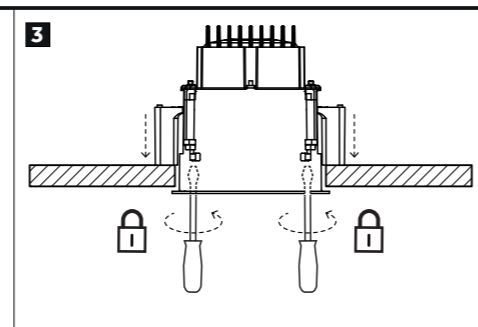

TRIM INSTALLATION
(Mood Pro Adjustable, Fixed, Wall Washer)

ADJUSTMENT

TRIMLESS INSTALLATION
(Mood Pro Adjustable, Fixed, Wall Washer)