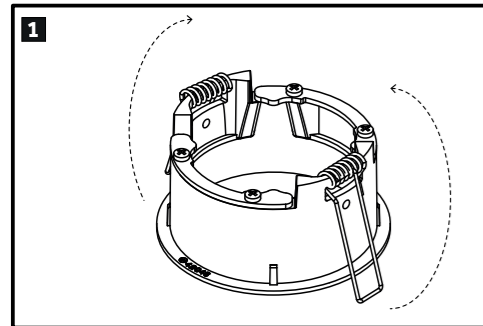

TRIM INSTALLATION
(Mood Pro Adjustable, Fixed, Wall Washer)

ADJUSTMENT

TRIMLESS INSTALLATION
(Mood Pro Adjustable, Fixed, Wall Washer)