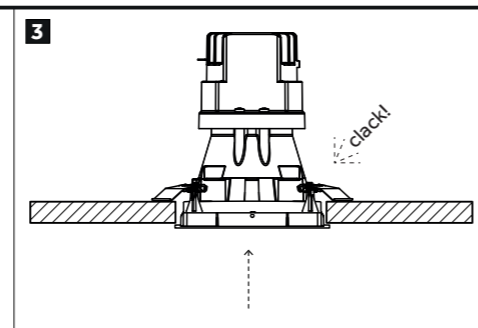

TRIM INSTALLATION
(Mood Pro Adjustable, Fixed, Wall Washer)

ADJUSTMENT

TRIMLESS INSTALLATION
(Mood Pro Adjustable, Fixed, Wall Washer)