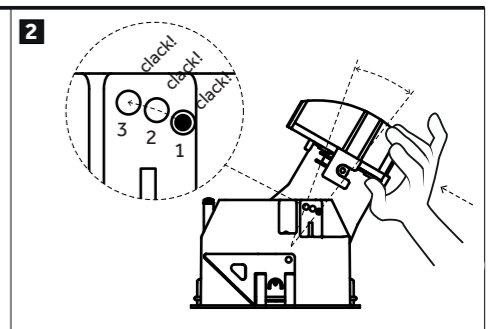

TRIM INSTALLATION
(Mood Pro Adjustable, Fixed, Wall Washer)

ADJUSTMENT

TRIMLESS INSTALLATION
(Mood Pro Adjustable, Fixed, Wall Washer)