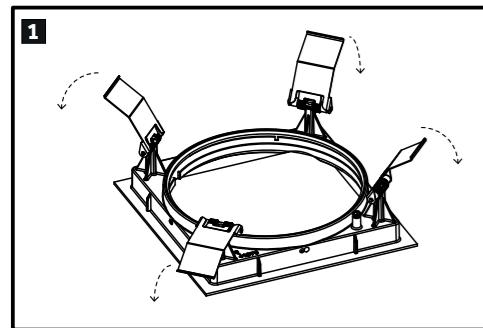

TRIM INSTALLATION
(Mood Pro Adjustable, Fixed, Wall Washer)

ADJUSTMENT

TRIMLESS INSTALLATION
(Mood Pro Adjustable, Fixed, Wall Washer)