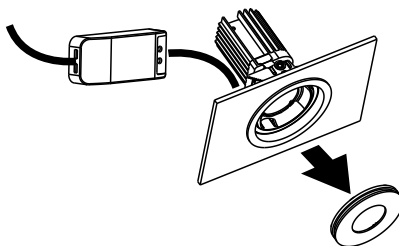

Installation guide: maintenance/driver replacement Mood adjustable S/M

Remove optical/
heating part using
tool provided

Driver
replacement

Remove trim

Product
replacement