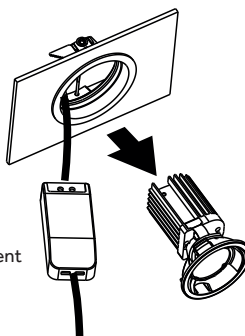

Installation guide: maintenance/driver replacement Mood adjustable S/M

Remove optical/
heating part using
tool provided

Driver
replacement

Remove trim

Product
replacement