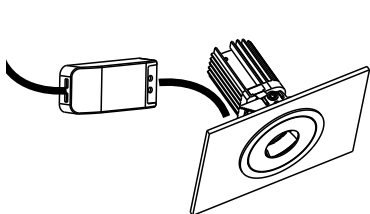

Installation guide: maintenance/driver replacement Mood adjustable S/M

Remove optical/
heating part using
tool provided

Driver
replacement

Remove trim

Product
replacement