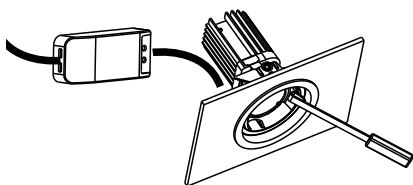

Installation guide: maintenance/driver replacement Mood adjustable S/M

Remove optical/
heating part using
tool provided

Driver
replacement

Remove trim

Product
replacement