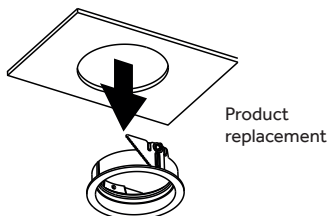

Installation guide: maintenance/driver replacement Mood adjustable S/M

Remove optical/
heating part using
tool provided

Driver
replacement

Remove trim

Product
replacement