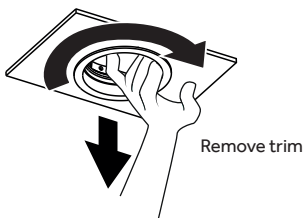

Installation guide: maintenance/driver replacement Mood adjustable S/M

Remove optical/
heating part using
tool provided

Driver
replacement

Remove trim

Product
replacement